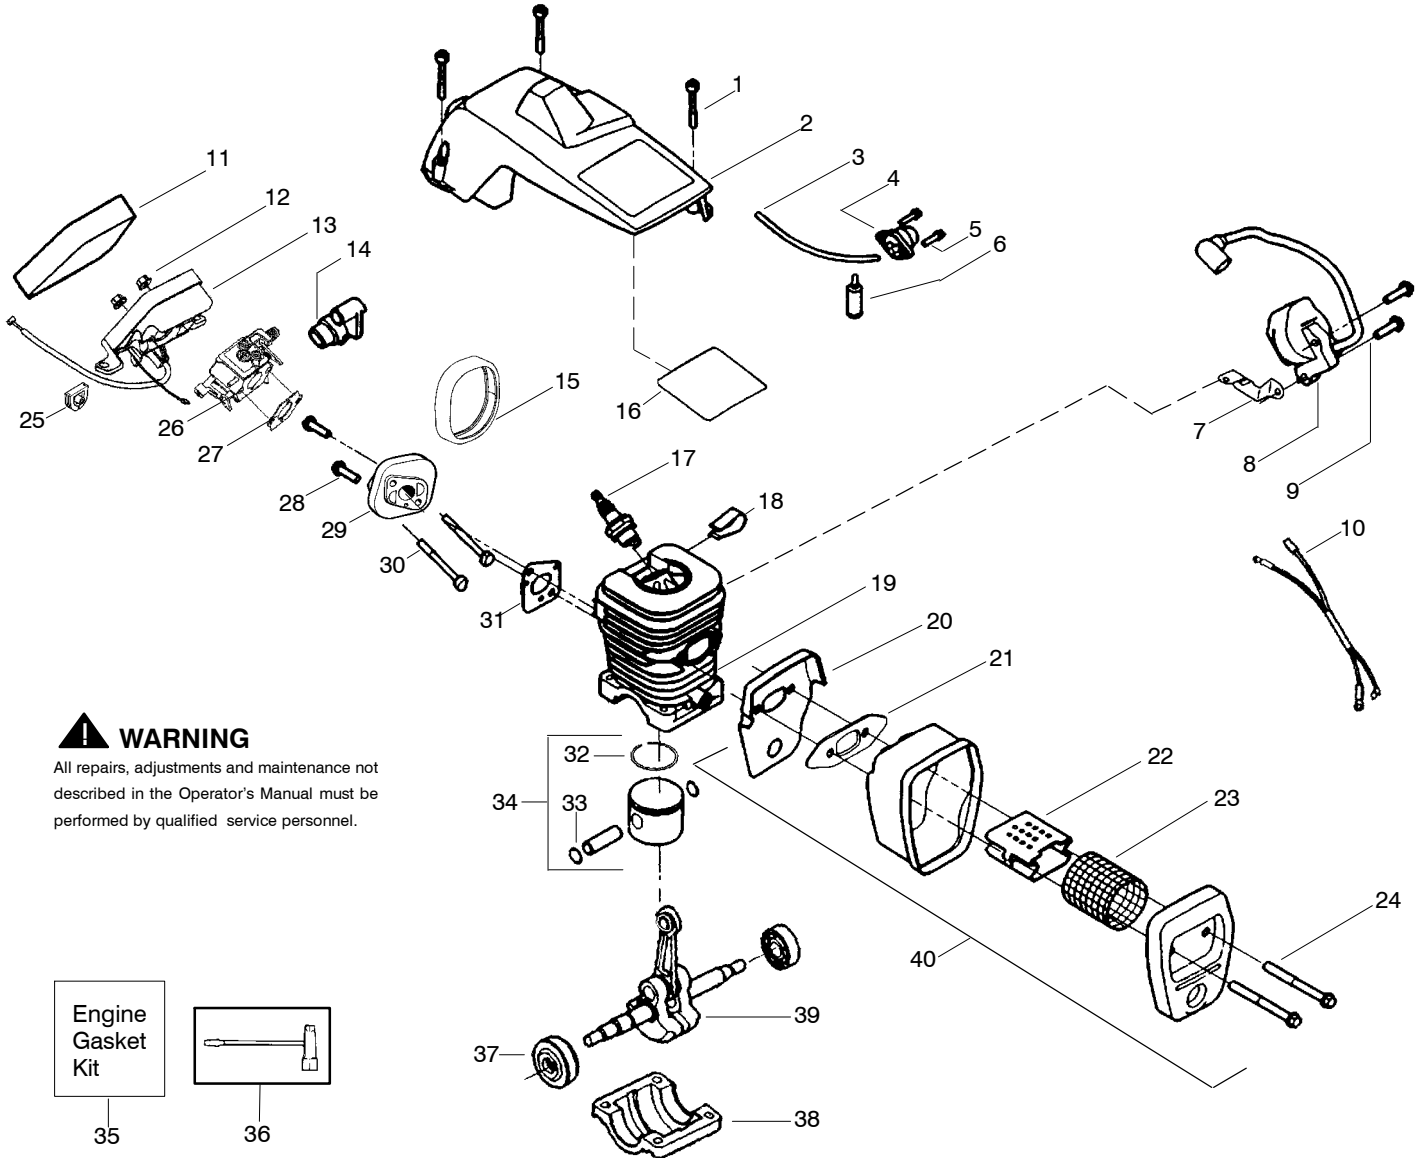

⚠ WARNING

All repairs, adjustments and maintenance not described in the Operator's Manual must be performed by qualified service personnel.

Ref.	Part No.	Description	Ref.	Part No.	Description	Ref.	Part No.	Description
1.	530016153	Screw	19.	530012550	Cylinder	34.	530071408	Kit-Piston (Incl. 32 & 33)
2.	530056914	Assy-Cylinder Shield (includes # 16)	20.	530049870	Backplate-Muffler	35.	530069608	Kit-Engine Gasket (Incl. 21, 27 & 31)
3.	530069247	Kit-Fuel Line (Small)	21.	530069608	Gasket-Muffler(kit)	36.	530031135	Scrench
4.	530047213	Assy-Air Purge	22.	530037813	Diffuser-Muffler	37.	530056363	Assy-Seal & Bearing
5.	530015780	Screw	23.	530036103	Screen-Spark	38.	530037935	Cap-Crankcase
6.	530095646	Assy-Fuel Pick-up	24.	530016132	Bolt-Muffler	39.	530047062	Assy-Crankshaft
7.	530047442	Strap-Ground	25.	530047631	Grommet-Throttle Cable	40.	530047207	Assy-Muffler (Incl. 20-24)
8.	530039198	Ignition Module	26.	---	Kit-Carburetor			Not Shown
9.	530015814	Screw		530071820	Zama (W-20)			
10.	530057475	Assy-Wire Harness		530071821	Walbro (WT-662)			
11.	530037793	Foam-Air Filter	27.	530069608	Gasket-Carb. (kit)			Manuals
12.	530016101	Nut	28.	530016386	Screw			(Scan)
13.	530057702	Assy-Air Box	29.	530049700	Carb. Adapter			(Euro I)
14.	530035526	Grommet-Carb Adjust	30.	530016187	Screw			(Euro II)
15.	530054144	Seal-Carb Adapter	31.	530069608	Gasket- Adaptor(kit)			(Euro III)
16.	530055698	Reflector-Heat	32.	530038729	Ring-Piston			(Russian)
17.	952030150	Spark Plug (RCJ-7Y)	33.	530015697	Retainer-Piston Pin			
18.	530016136	Clip-High Tension Lead						

↗ = NEW PART NUMBER FOR THIS IPL

★ = REFER TO THE SERVICE REFERENCE INDICATED FOR MORE INFORMATION. (LOCATED AT END OF IPL)